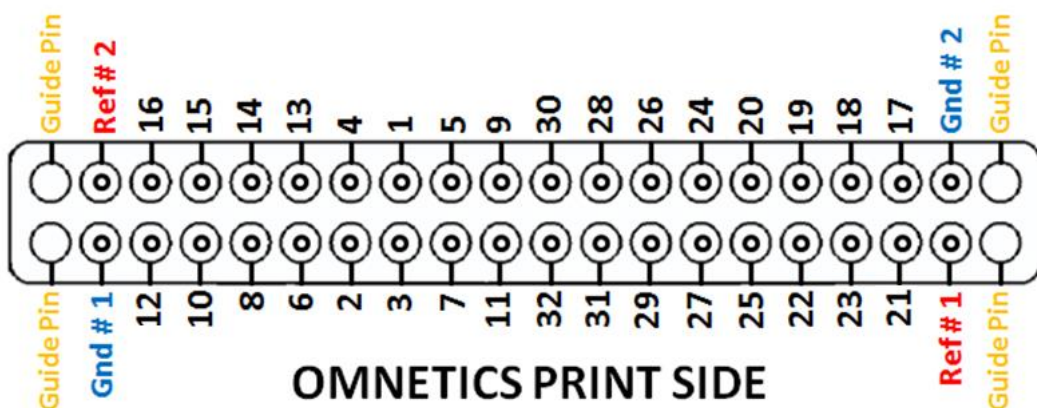

# Mapping for Acute 32 Adaptor

ADPT A32-Om32

OMNETICS PRINT SIDE