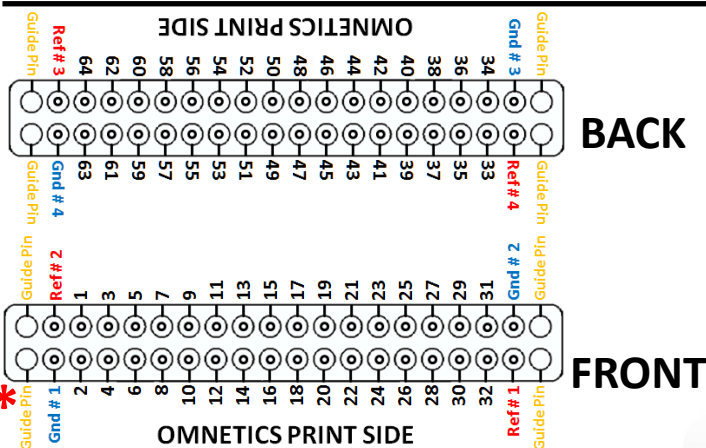

Mapping for Chronic 64 Channel Probe

ASSY-156 ECoG-64B

Red Wire and White Wire correspond to indicated REF and GND pins on the probe connector - verify how these connect to your headstage pre-amplifier (1 wire may be sufficient if you prefer GND / REF shorted-together in your headstage).