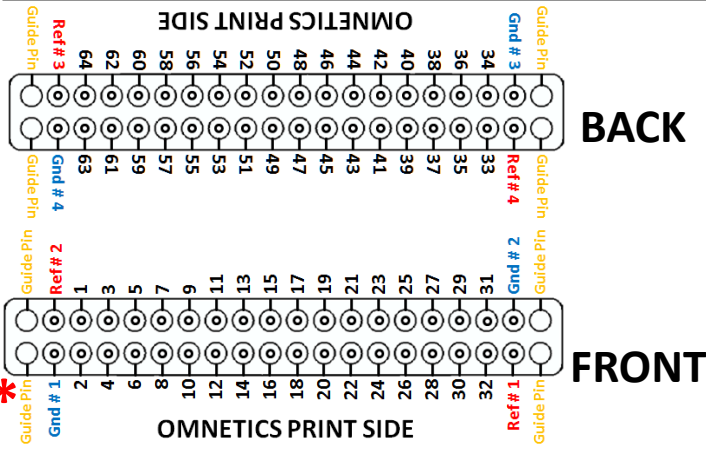

Mapping for Chronic 64 Channel Probe

ASSY-156 H5 (DEPRECATED)

Red Wire and White Wire correspond to indicated REF and GND pins on the probe connector - verify how these connect to your headstage pre-amplifier (1 wire may be sufficient if you prefer GND / REF shorted-together in your headstage).