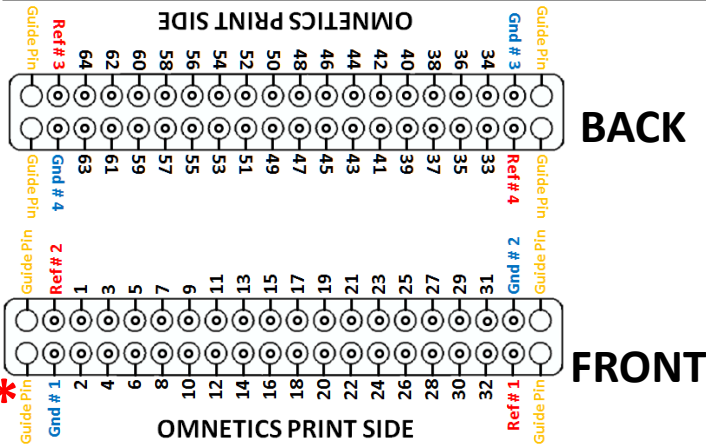

Mapping for Chronic 64

Channel Probe

ASSY-156 M2 (Discontinued May 2022)

Red Wire and White Wire correspond to indicated REF and GND pins on the probe connector - verify how these connect to your headstage pre-amplifier (1 wire may be sufficient if you prefer GND / REF shorted-together in your headstage).