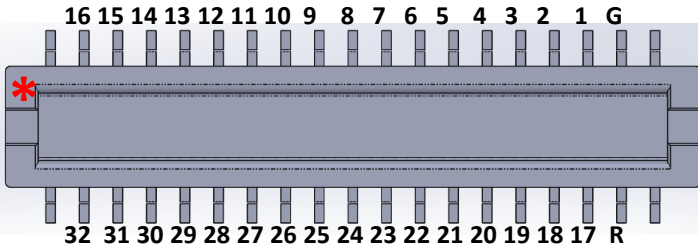

Mapping for Chronic 64-Channel Probe

ZIF Connector ASSY-236 H8

Red Wire and White Wire correspond to indicated REF and GND pins on the probe connector - verify how these connect to your headstage pre-amplifier (1 wire may be sufficient if you prefer GND / REF shorted-together in your headstage).

TOP

BOTTOM