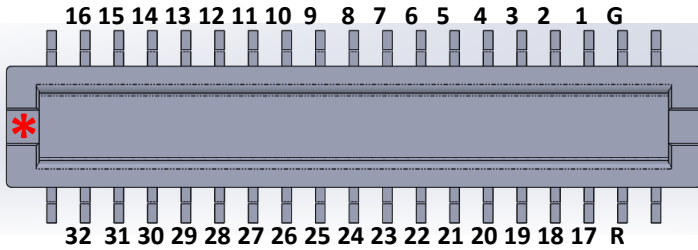

Mapping for Chronic 64-Channel Probe

ZIF Connector ASSY-236 H9

Red Wire and White Wire correspond to indicated REF and GND pins on the probe connector - verify how these connect to your headstage pre-amplifier (1 wire may be sufficient if you prefer GND / REF shorted-together in your headstage).

TOP

BOTTOM