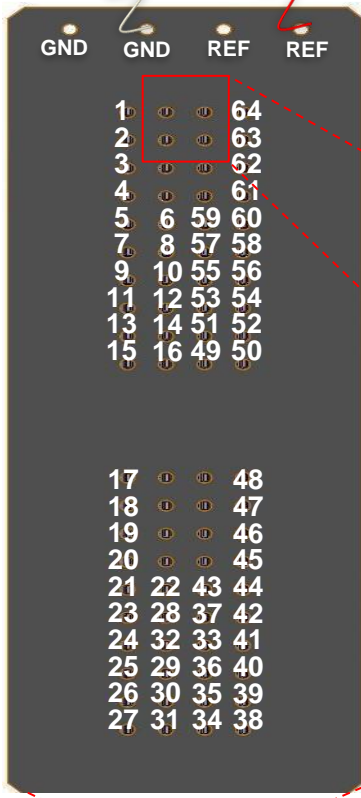

Mapping for Acute 64-Channel Probe

ASSY-77 H8

White Wire
GND

Red Wire
REF

Red Wire and White Wire correspond to indicated REF and GND pins on the probe connector - verify how these connect to your headstage pre-amplifier (1 wire may be sufficient if you prefer GND / REF shorted-together in your headstage).

Shank A

Shank B