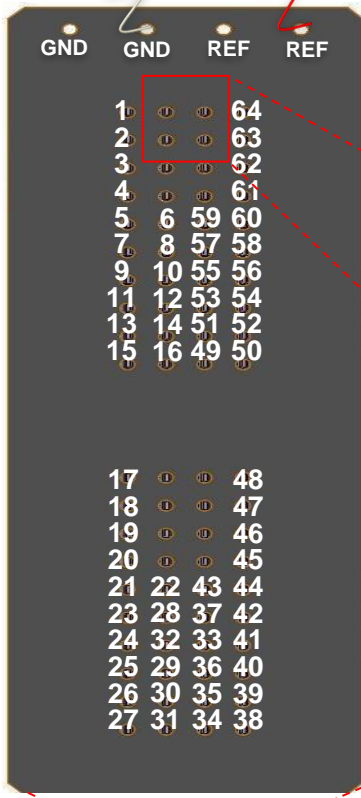

Mapping for Acute 64-Channel Probe

ASSY-77 M2 (Discontinued May 2022)

White Wire
GND

Red Wire
REF

Red Wire and White Wire correspond to indicated REF and GND pins on the probe connector - verify how these connect to your headstage pre-amplifier (1 wire may be sufficient if you prefer GND / REF shorted-together in your headstage).

- 21
 - 23
 - 24
 - 30
 - 29
 - 16
 - 18
 - 20
 - 27
 - 19
 - 17
 - 25
 - 26
 - 32
 - 28
 - 22
 - 1
 - 3
 - 5
 - 7
 - 9
 - 11
 - 13
 - 15
 - 31
 - 14
 - 12
 - 10
 - 8
 - 6
 - 4
 - 2
- Upper-half**
- 63
 - 61
 - 59
 - 57
 - 55
 - 53
 - 51
 - 34
 - 50
 - 52
 - 54
 - 56
 - 58
 - 60
 - 62
 - 64
 - 43
 - 37
 - 33
 - 39
 - 40
 - 48
 - 46
 - 38
 - 45
 - 47
 - 49
 - 36
 - 35
 - 41
 - 42
 - 44
- Lower-half**